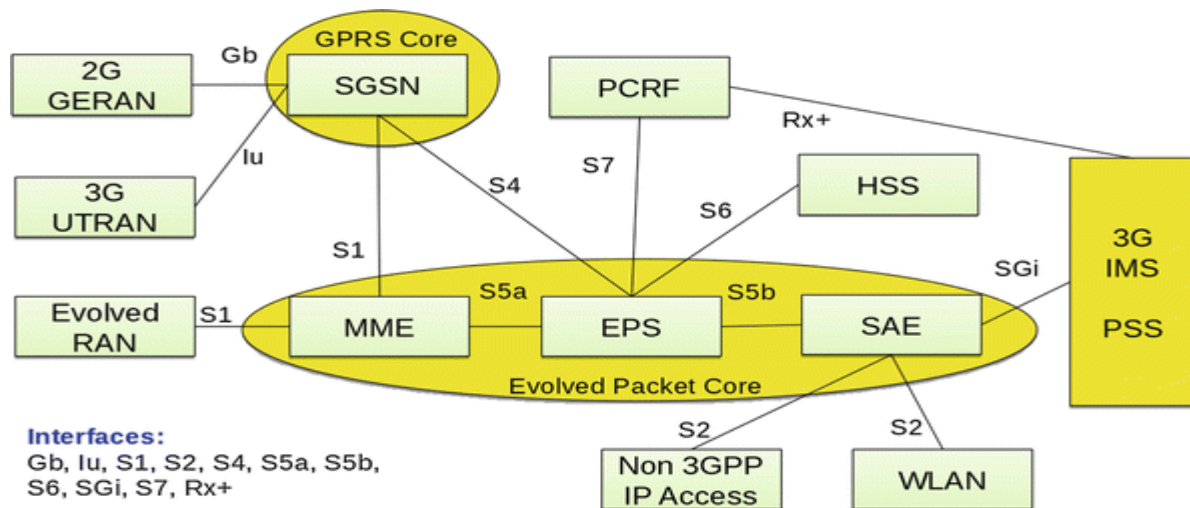

NAME: SUNNY OGHENERUME COLLINS
 MATRIC NO: 16/ENG04/070
 DEPARTMENT: ELECT/ELECT ENGINEERING
 COURSE CODE: EEE512
 COURSE TITLE: DIGITAL COMMUNICATION

ASSIGNMENT

QUESTION 1i

With the aid of a well labelled architectural diagram, provide detailed explain on the working principle of 3g, 4g and 5g networks.

SOLUTION

Figure: Architectural diagram of 3g Network

Figure: Architectural diagram of 4g and 5g Network

Basic components of LTE:

SGSN – Serving GPRS Support Node (GPRS)
SAE – 3GPP System Architecture Evolution
GERAN – GSM EDGE Radio Access Network (EDGE)
UTRAN – UMTS Terrestrial Radio Access Network (UMTS)
IMS – IP Multimedia Subsystem
RAN – Radio Access Network

PSS – Packet-switched Streaming Service
PCRF – Policy and Charging Rules Function
EPS – Evolved Packet System
EPC – Evolved Packet Core
HSS – Home Subscriber Server
MME – Mobility Management Entity
IASA – Inter-Access System Anchor
UPE – User Plane Entity