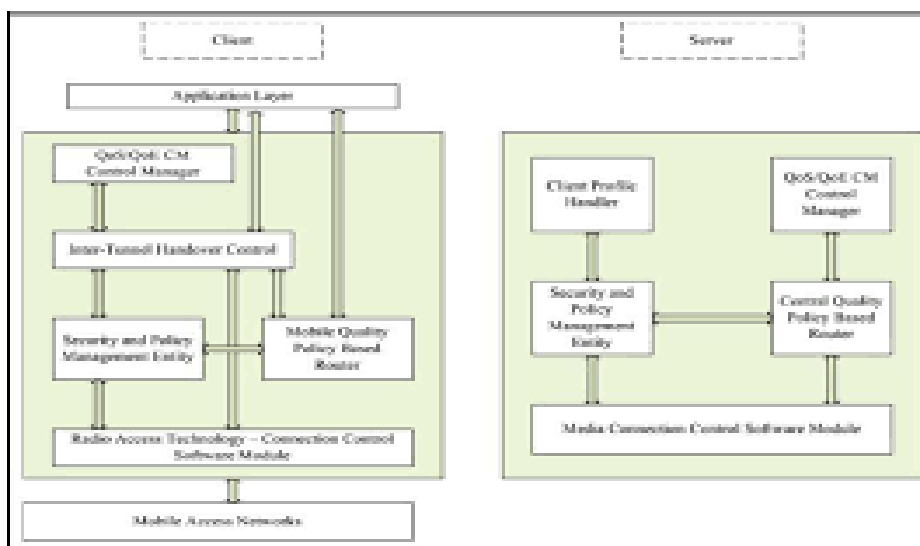

SOLUTION

Figure: Architectural diagram of 3g Network

Figure: Architectural diagram of 4g and 5g Network

Basic components of LTE:

SGSN – Serving GPRS Support Node (GPRS)
SAE – 3GPP System Architecture Evolution
GERAN – GSM EDGE Radio Access Network (EDGE)
UTRAN – UMTS Terrestrial Radio Access Network (UMTS)
IMS – IP Multimedia Subsystem
RAN – Radio Access Network

PSS – Packet-switched Streaming Service
PCRF – Policy and Charging Rules Function
EPS – Evolved Packet System
EPC – Evolved Packet Core
HSS – Home Subscriber Server
MME – Mobility Management Entity
IASA – Inter-Access System Anchor
UPE – User Plane Entity