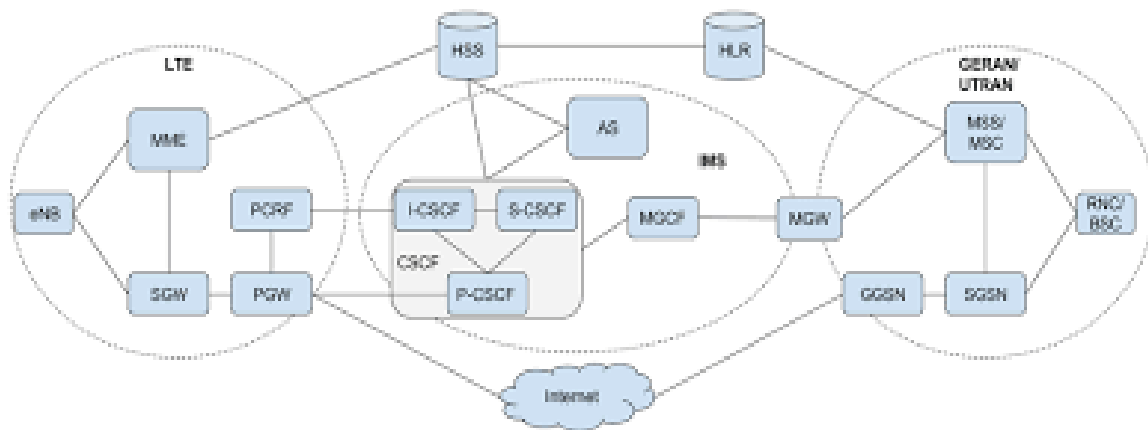

NAME: SUNNY OGHENERUME COLLINS
 MATRIC NO: 16/ENG04/070
 DEPARTMENT: ELECT/ELECT ENGINEERING
 COURSE CODE: EEE512
 COURSE TITLE: DIGITAL COMMUNICATION

ASSIGNMENT

QUESTION 1i

With the aid of a well labelled architectural diagram, provide detailed explain on the working principle of 3g, 4g and 5g networks.

SOLUTION

Figure: Architectural diagram of 3g Network

Figure: Architectural diagram of 4g and 5g Network

Basic components of LTE:

SGSN – Serving GPRS Support Node (GPRS)
SAE – 3GPP System Architecture Evolution
GERAN – GSM EDGE Radio Access Network (EDGE)
UTRAN – UMTS Terrestrial Radio Access Network (UMTS)
IMS – IP Multimedia Subsystem
RAN – Radio Access Network

PSS – Packet-switched Streaming Service
PCRF – Policy and Charging Rules Function
EPS – Evolved Packet System
EPC – Evolved Packet Core
HSS – Home Subscriber Server
MME – Mobility Management Entity
IASA – Inter-Access System Anchor
UPE – User Plane Entity