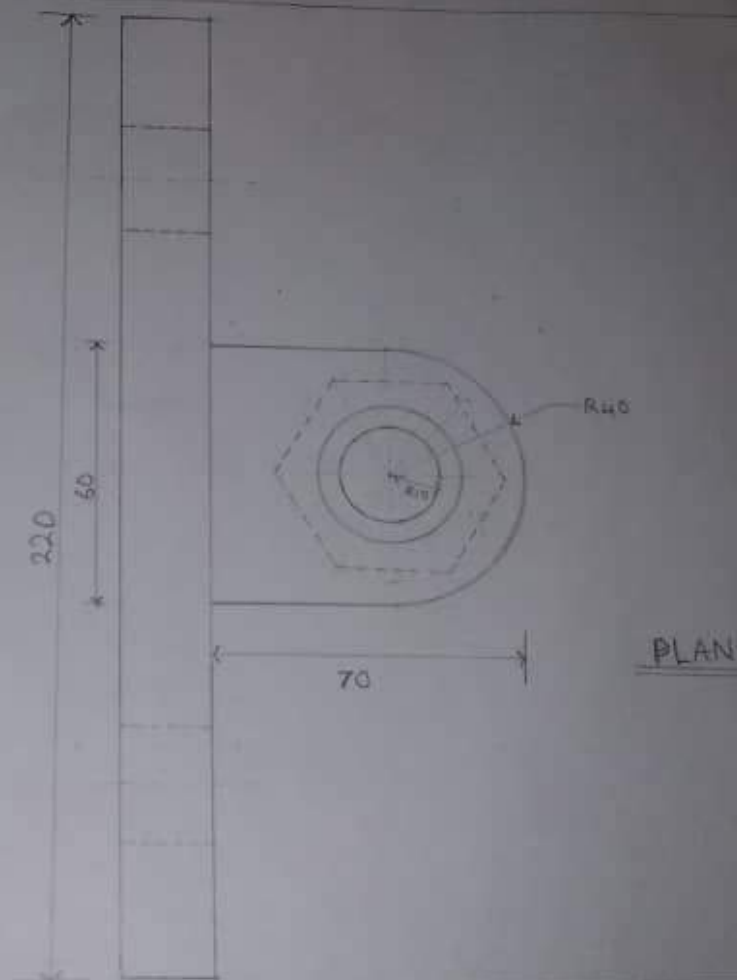

END VIEW

PLAN

NAME	JME UDO UDEME
MAT. NO	18/ENGO7/007
DEPT	PETROLEUM
TITLE	ASSEMBLY DRAWING
DATE	20TH MAY 2020