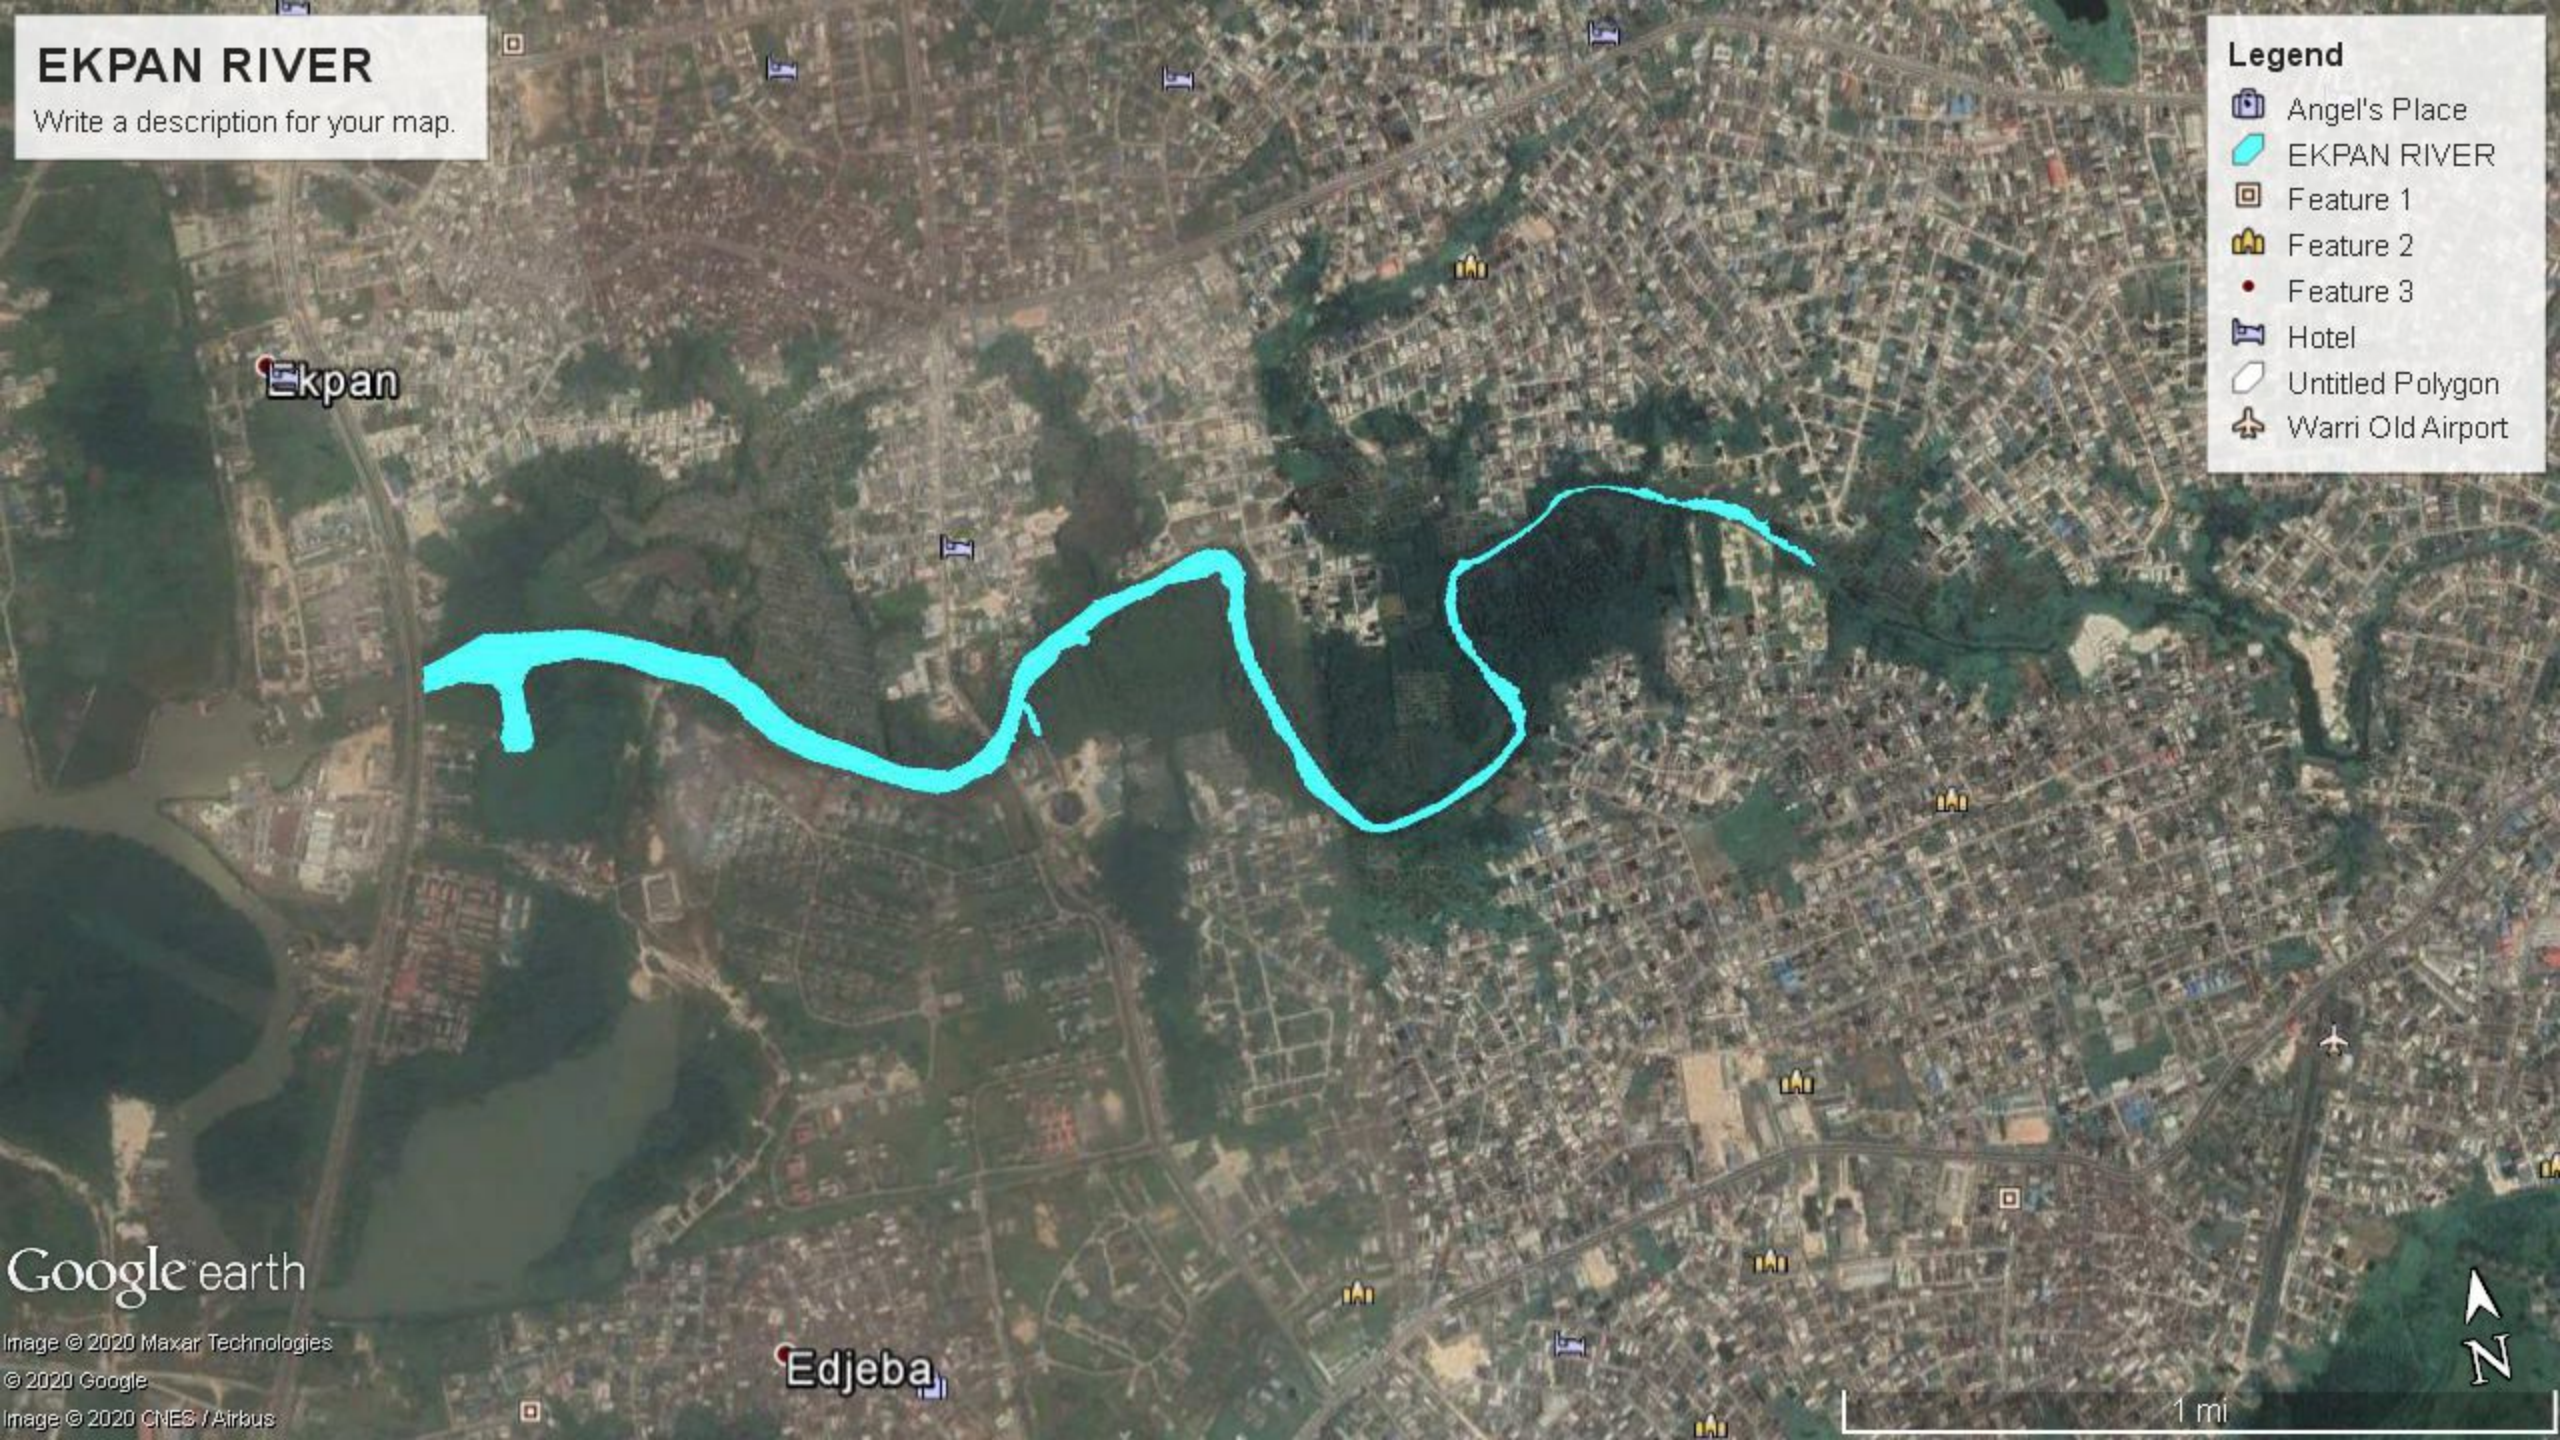

EKPAN RIVER

Write a description for your map.

Legend

- Angel's Place
- EKPAN RIVER
- Feature 1
- Feature 2
- Feature 3
- Hotel
- Untitled Polygon
- Warri Old Airport

Google earth

Image © 2020 Maxar Technologies

© 2020 Google

Image © 2020 CNES / Airbus

1 mi