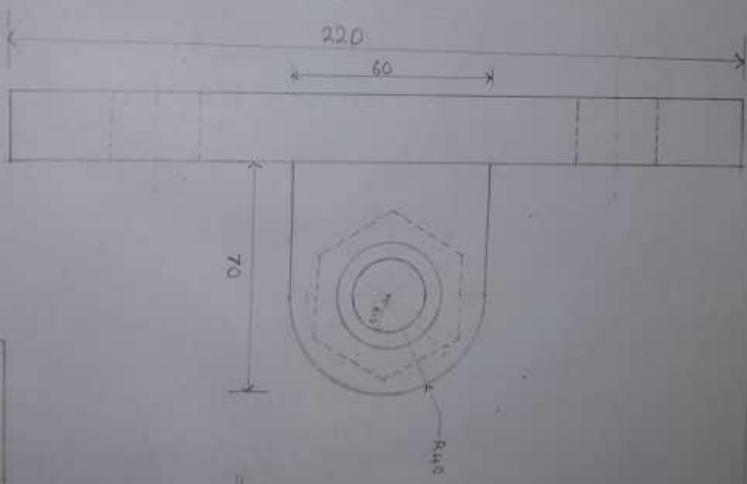

Baror Oghenetega Ohireme

18/MHS01/107

COMPUTER ENGINEERING

END VIEW

PLAN

NAME	BAROR OGHENETEGA
MAT. NO	18/NH50/107
DEPT	COMP. ELS.
TITLE	ASSEMBLY DRAWING
DATE	20TH MAR 2010