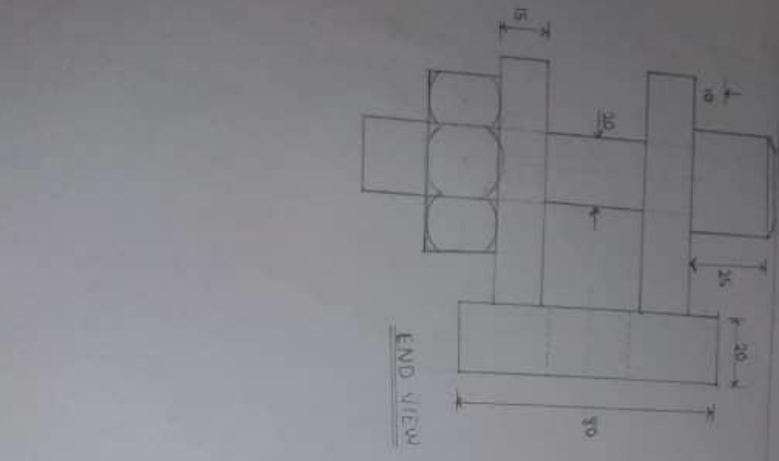

Baror Oghenetega Ohireme

18/MHS01/107

COMPUTER ENGINEERING

END VIEW

PLAN

NAME	BAROR OGHENETEGA
MAT. NO	18/NH50/107
DEPT	COMP. ELS.
TITLE	ASSEMBLY DRAWING
DATE	20TH MAR 2010