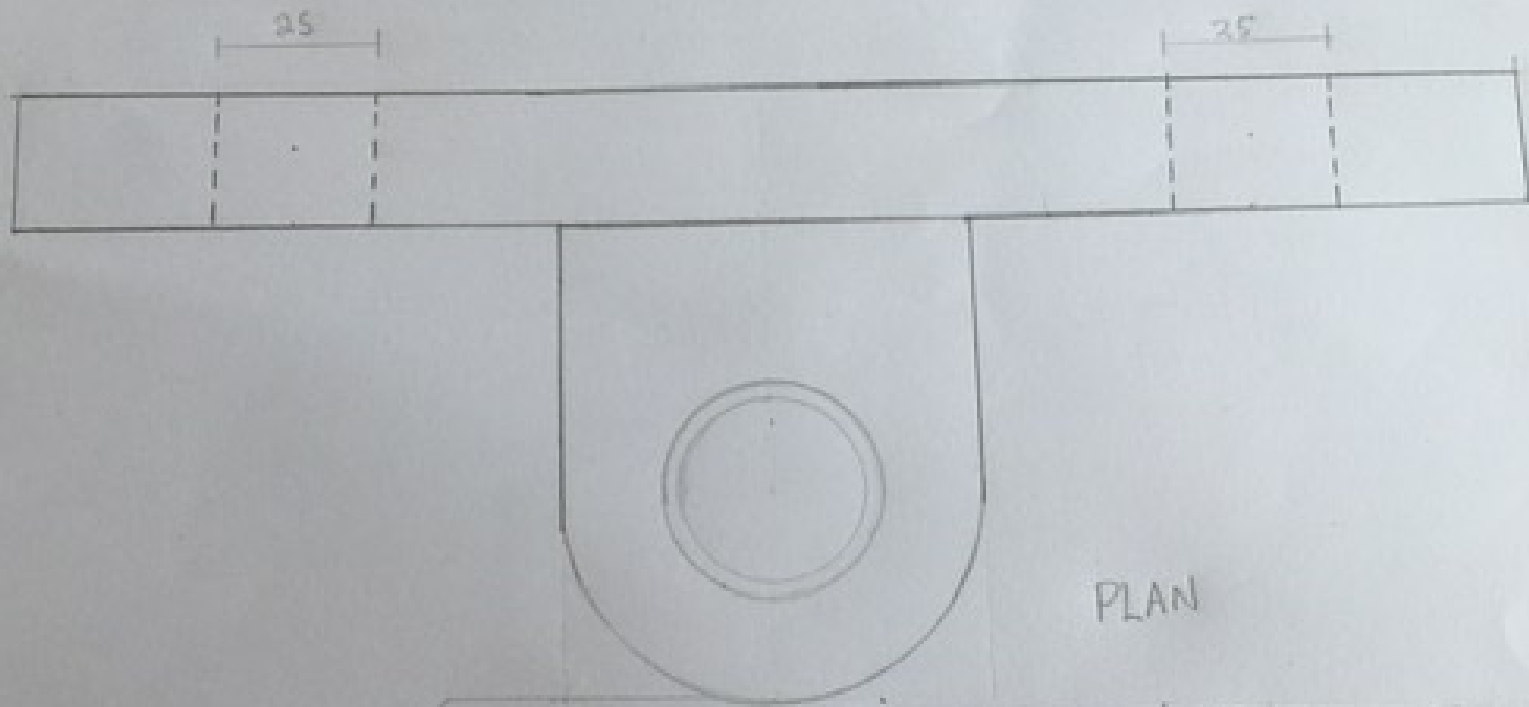

SECTIONED ENDVIEW

PLAN

R30

NAME	NMOYEM DIVINE
MATRICNO	18/ENG091005
DEPT	AERO/ASTRO ENG
TITLE	ASSEMBLY DRAWING
DATE	21ST MAY 2020