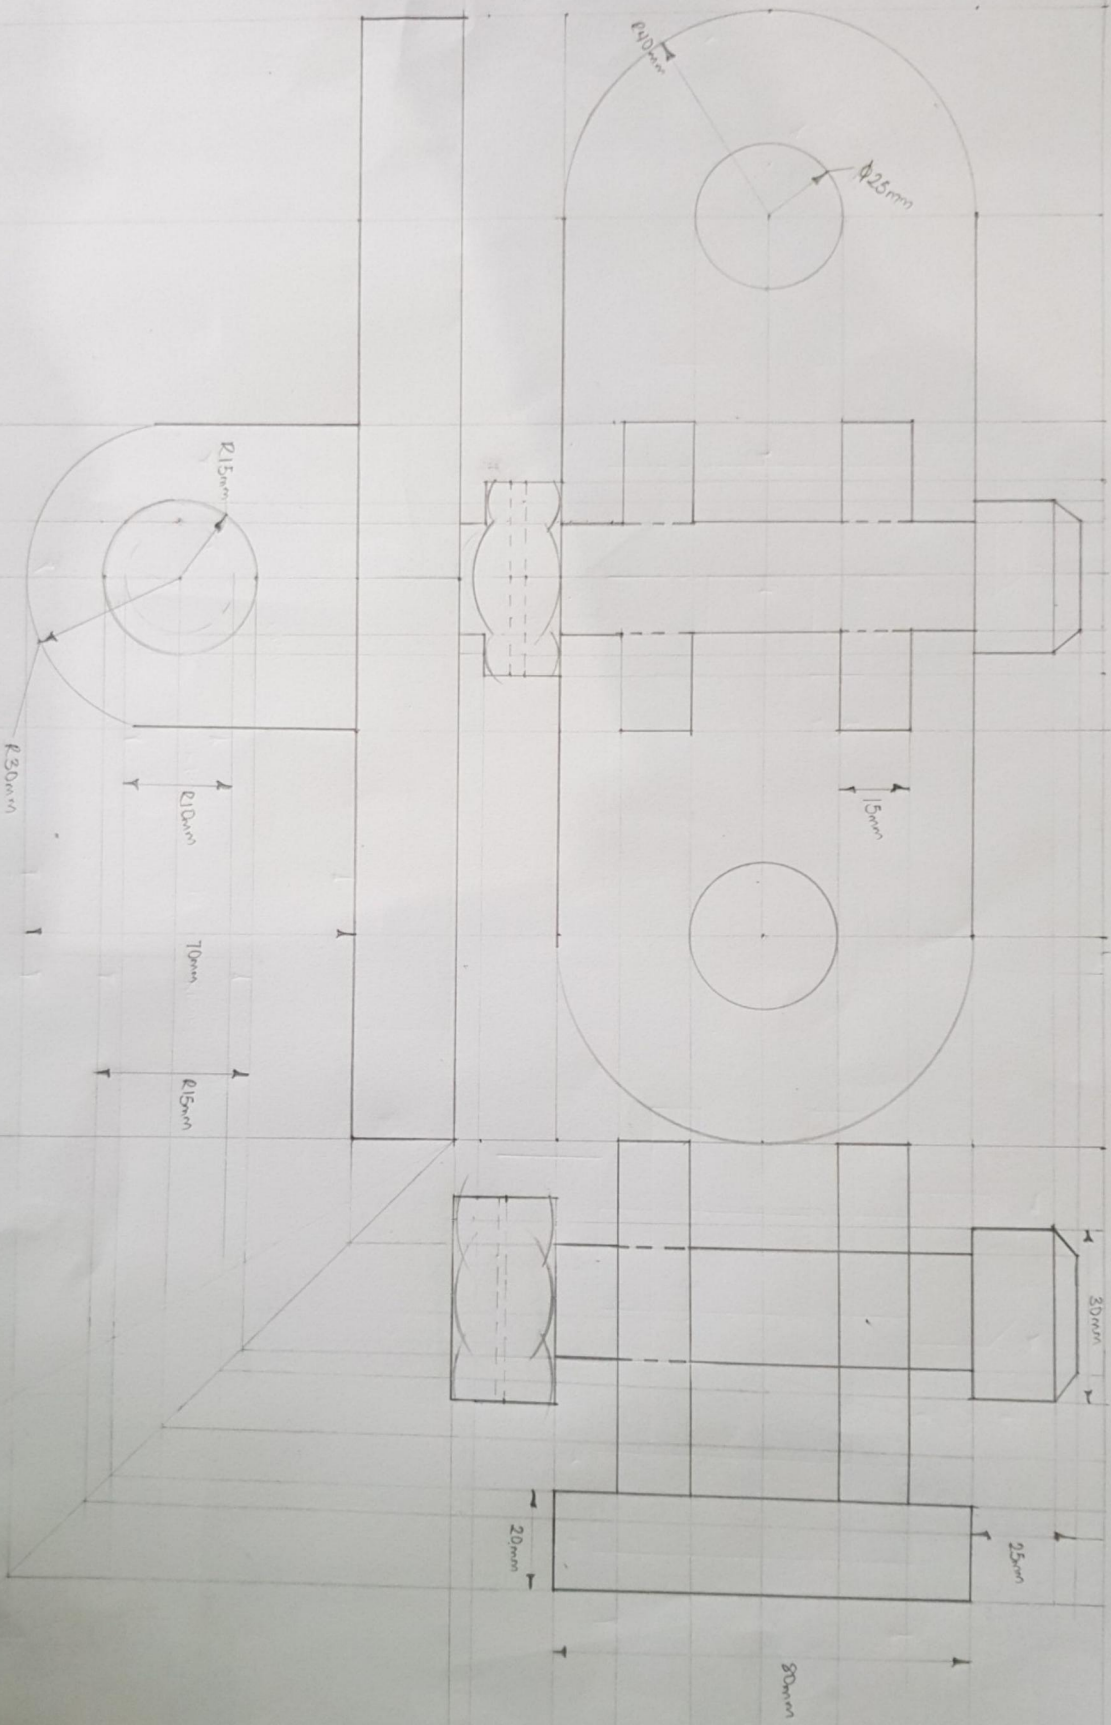

NAME	ECHEREBOREFFÉ CHRISTIAN
MATRIC NO	18/ENG05/014
DEPARTMENT	MECHATRONICS
TITLE	ASSEMBLY DRAWING
DATE	16-05-2020

NAME	ECHEREBOREHE CHRISTIAN
MATRIC NO	18/ENG051014
DEPARTMENT	MECHATRONICS
TITLE	ASSEMBLY DRAWING
DATE	16-05-2020