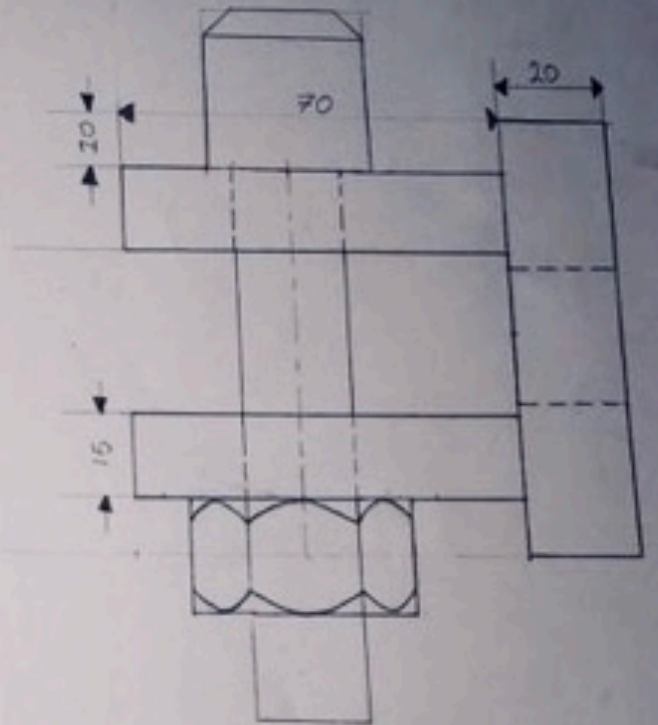

FRONT VIEW

SIDE VIEW

PLAN

NAME	MACDONALD ALAYE LAMAR
MATRIC NO	18/ENG06/040
DEPARTMENT	MECHANICAL ENGINEERING
TITLE	ASSEMBLY DRAWING
DATE	19-05-2020