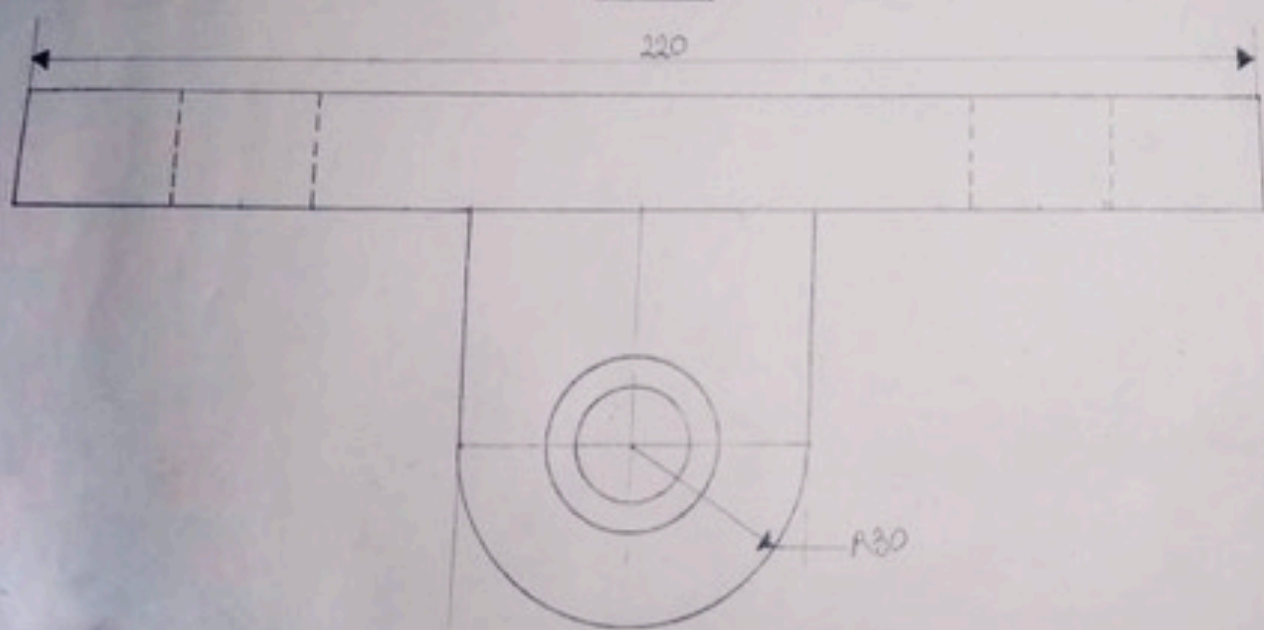

FRONT VIEW

SIDE VIEW

PLAN

NAME	MACDONALD ALAYE LAMAR
MATRIC NO	18/ENG06/040
DEPARTMENT	MECHANICAL ENGINEERING
TITLE	ASSEMBLY DRAWING
DATE	19-05-2020