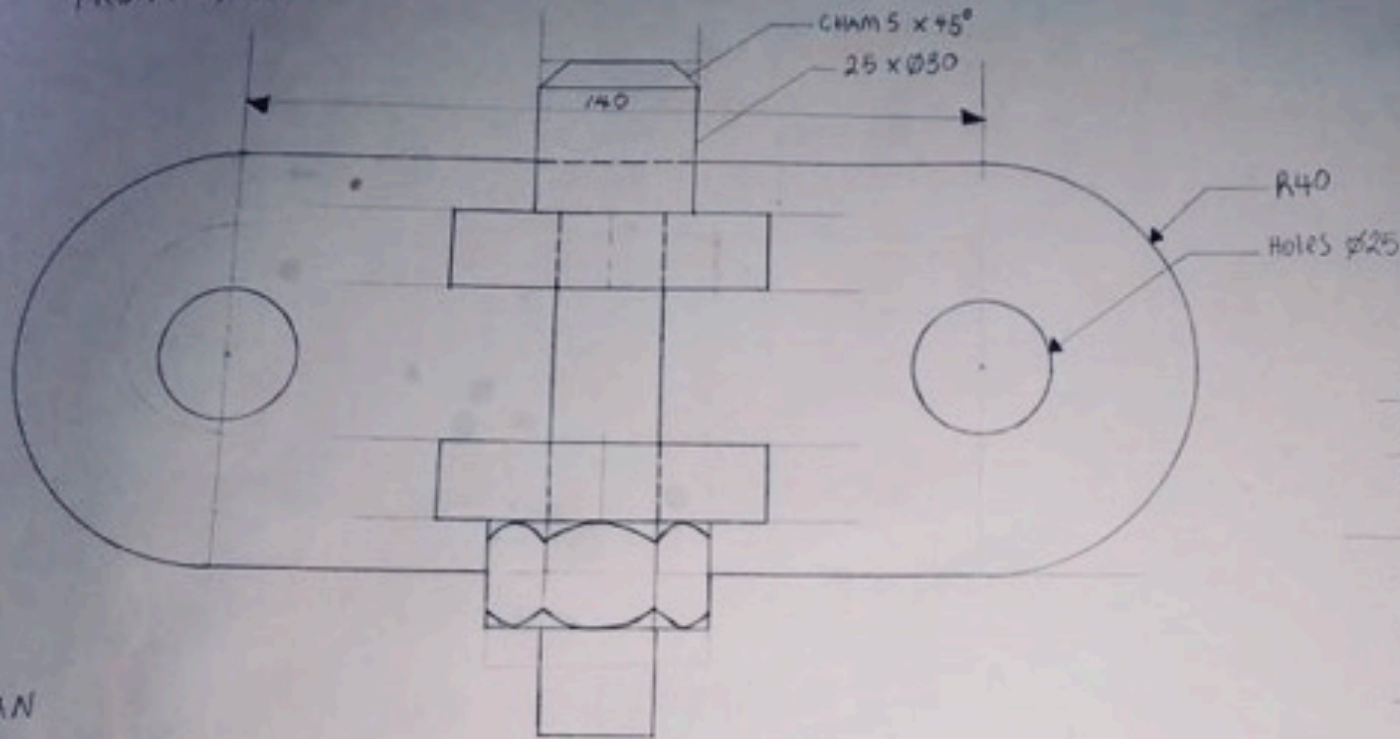

FRONT VIEW

SIDE VIEW

PLAN

NAME	MACDONALD ALAYE LAMAR
MATRIC NO	18/ENG06/040
DEPARTMENT	MECHANICAL ENGINEERING
TITLE	ASSEMBLY DRAWING
DATE	19-05-2020