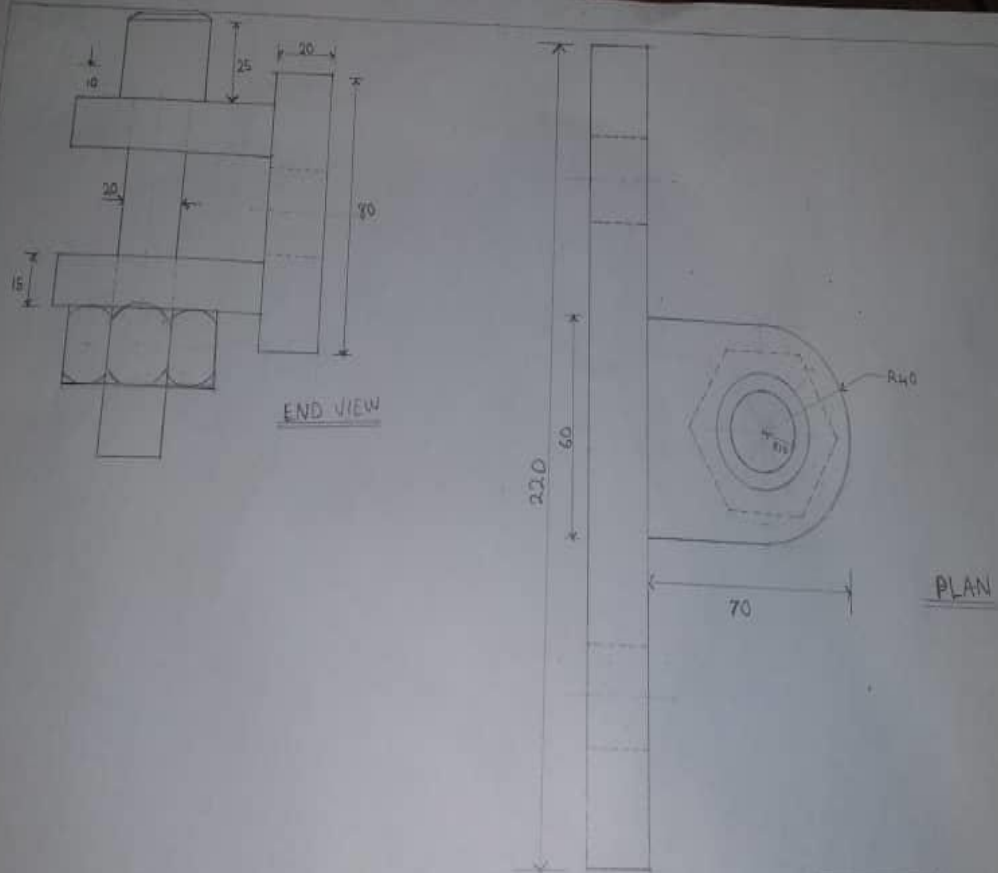

BRAIDE SOGBETE STEVEN

18/ENG06/016

MECHANICAL

NAME	BRAIDE SOGBETE
MAT NO	18/ENG06/016
DEPT	MECHANICAL
TITLE	ASSEMBLY DRAWING
DATE	20TH MAY 2010