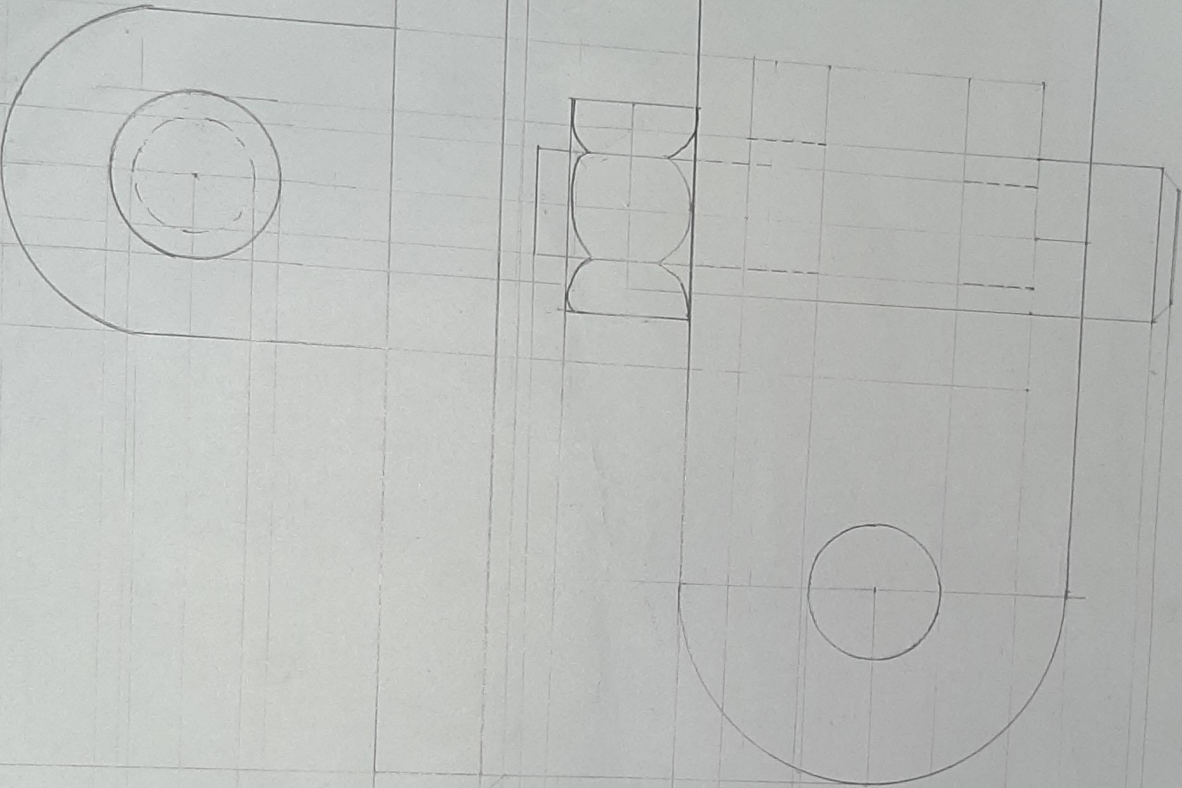

NAME	NWOSU CHIDUBEM
DEPT	MECHATRONICS
MATNO	18/ENGO51037
TITLE	ASSEMBLY DRAWING
DATE	21st MAY 2020

NAME	NWOSU CHIDUBEN
DEPT	MECHATRONICS
MATNO	18/ENGG061037
TITLE	ASSEMBLY DRAWING
DATE	21st MAY 2020