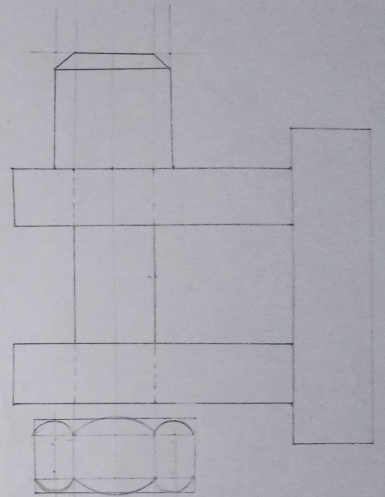

Plan

front view

End view

NAME	EKUNDAYO OLUWATOBI
MATRIC NO	18/ENG/1010
DEPT	CHEMICAL ENGINEERING
TITLE	ASSEMBLY DRAWING
DATE	21-05-2020