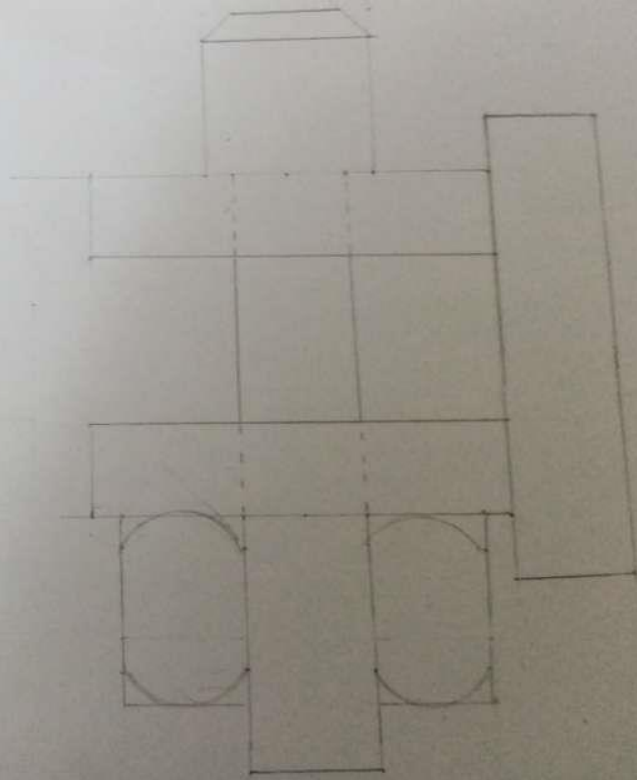

| Quantity | Dimension                 |
|----------|---------------------------|
| 1        | 5 x 45°                   |
| 1        | 100 x Ø25                 |
| 1        | 140 x 80<br>Ø40 both ends |

Parts list

| S/N | Name           | Quantity | Dimension                 |
|-----|----------------|----------|---------------------------|
| 1   | Spindle        | 1        | 5 x 45°                   |
| 2   | Nut            | 1        | 100 x Ø25                 |
| 3   | Towing bracket | 1        | 140 x 80<br>Ø40 both ends |