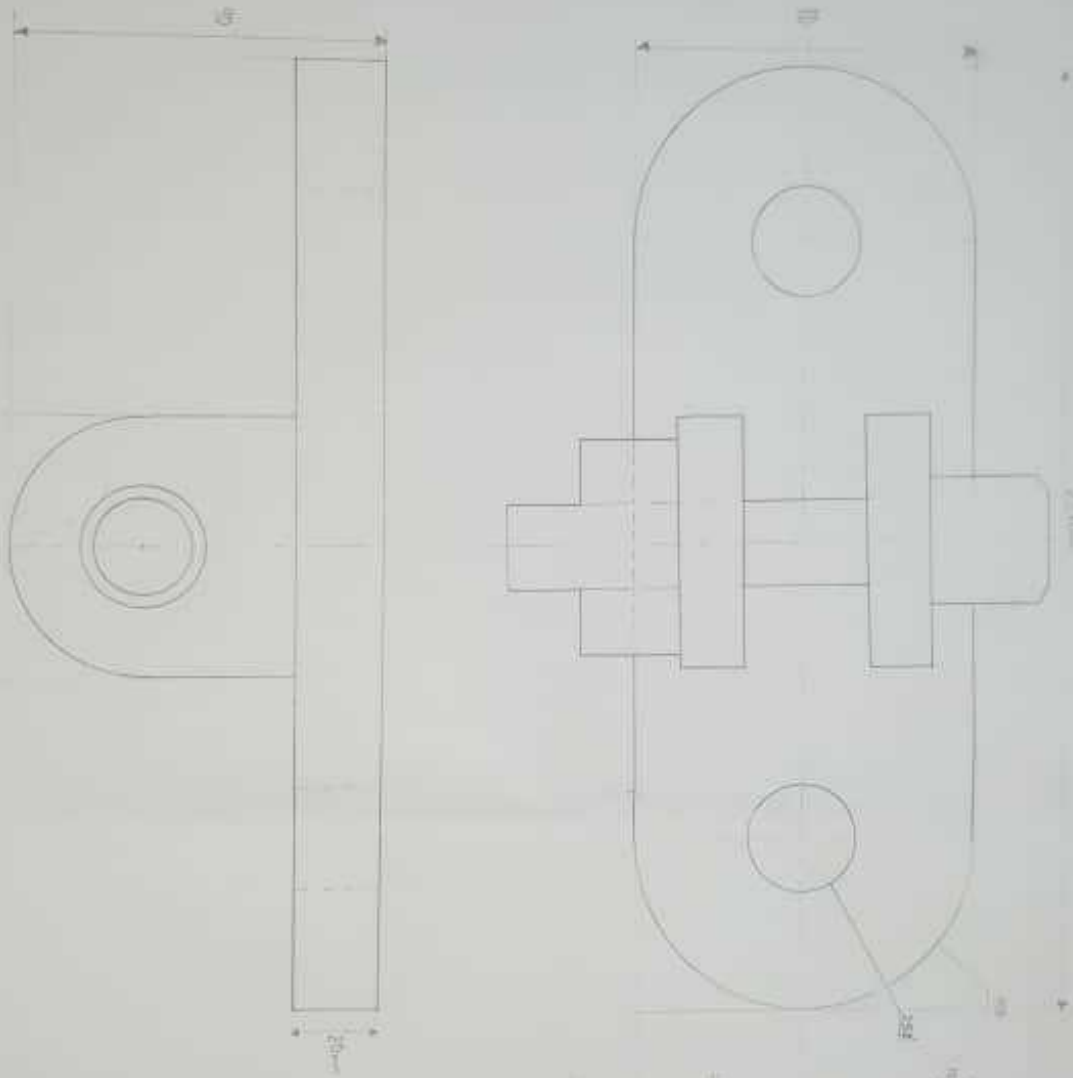

NAME	ERIVINDIA PISERTE S
MAKING NO	18/ENG06/023
DEPT	Mechanical Eng
TOPIC	ASSEMBLY DRAWING
DATE	21/5/20

NAME	EMMANUELA FISEYE S
MATRIC NO	18/ENG06/023
DEPT	MECHANICAL ENG
TOPIC	ASSEMBLY DRAWING
DATE	21/5/20

NAME	EMRINDIA ISETE S
MATRIC NO	18/EN606/023
DEPT	MECHANICAL ENG
TOPIC	ASSEMBLY DRAWING