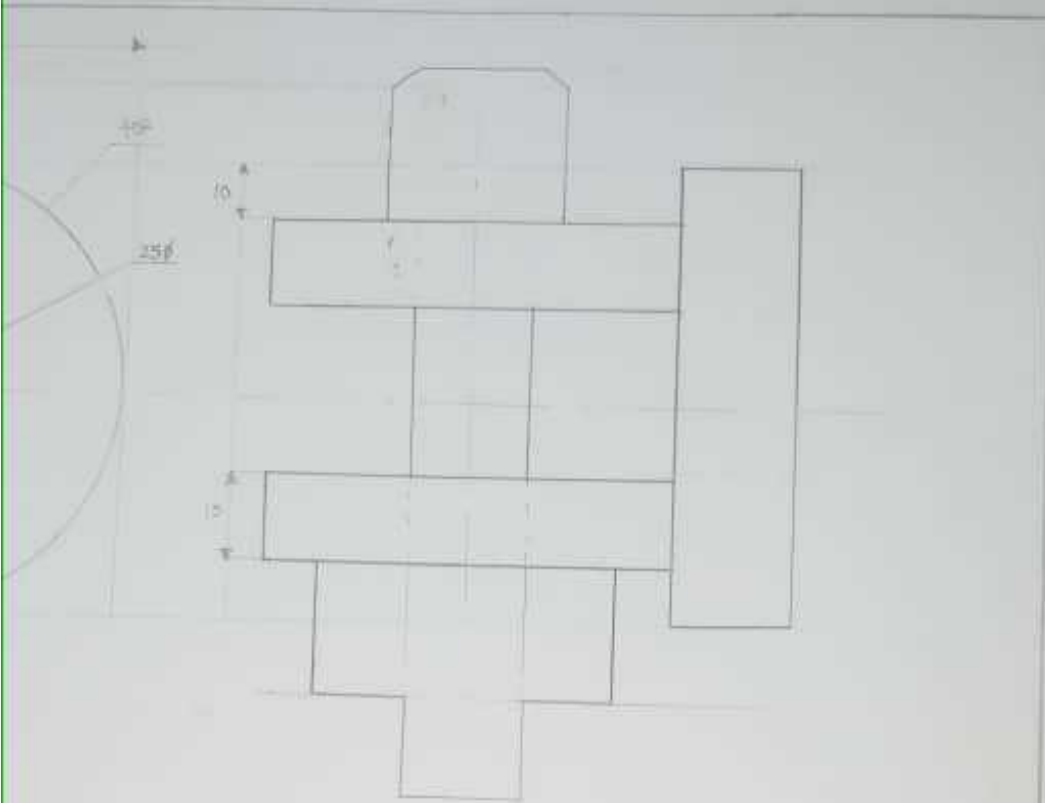

NAME	ERIVINDIA PISERTE S
MAKING NO	18/ENG06/023
DEPT	Mechanical Eng
TOPIC	ASSEMBLY DRAWING
DATE	21/5/20

NAME	EMMANUELA FISEYE S
MATRIC NO	18/ENG06/023
DEPT	MECHANICAL ENG
TOPIC	ASSEMBLY DRAWING
DATE	21/5/20

NAME	EMRINDIA ISETE S
MATRIC NO	18/EN606/023
DEPT	MECHANICAL ENG
TOPIC	ASSEMBLY DRAWING