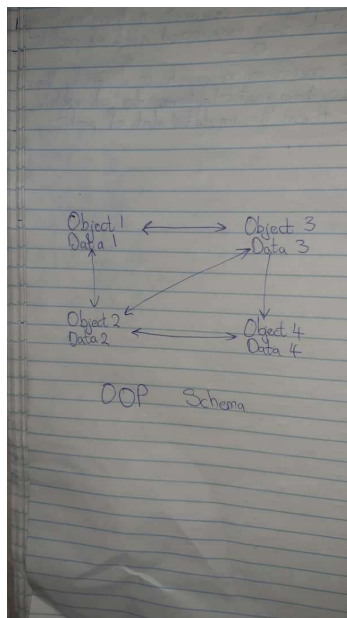

NAME: EZEADI STEVEN CHUKWUEMEKA

MATRIC NO:17/SCI01/076

1.

## 2. SCHEMA FOR MODULAR PROGRAMMING FOR AIRLINE RESERVATION

**SCHEMA FOR OBJECT ORIENTED PROGRAMMING FOR AIRLINE RESERVATION**