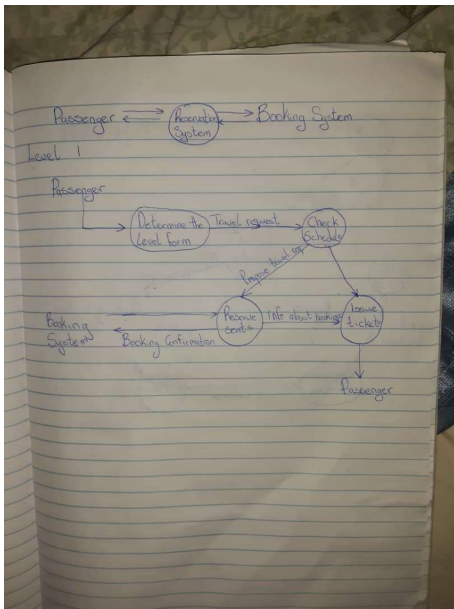

NAME: EZEADI STEVEN CHUKWUEMEKA

MATRIC NO:17/SCI01/076

1.

## 2. SCHEMA FOR MODULAR PROGRAMMING FOR AIRLINE RESERVATION

**SCHEMA FOR OBJECT ORIENTED PROGRAMMING FOR AIRLINE RESERVATION**