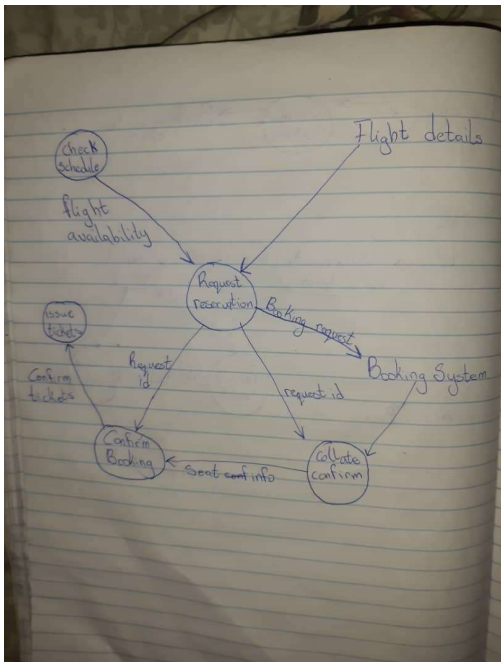

NAME: EZEADI STEVEN CHUKWUEMEKA

MATRIC NO:17/SCI01/076

1.

## 2. SCHEMA FOR MODULAR PROGRAMMING FOR AIRLINE RESERVATION

**SCHEMA FOR OBJECT ORIENTED PROGRAMMING FOR AIRLINE RESERVATION**